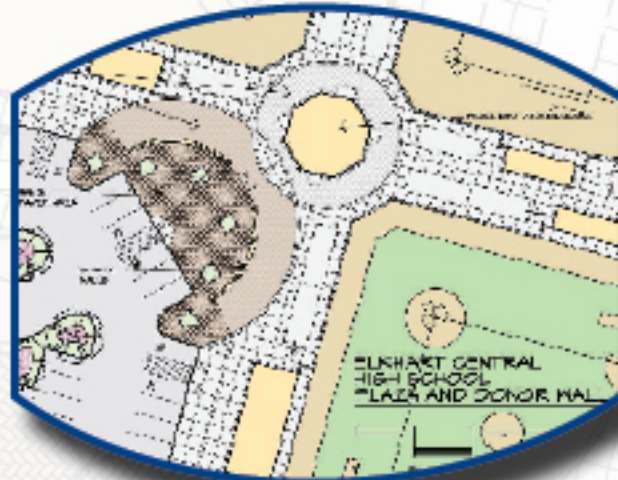

Support Elkhart Central High School

Buy a Brick

You can show your support of Elkhart Central High School by purchasing a brick for engraving. Your contribution will support our future Blazer students for years to come. Your brick will be placed at the main entrance of the athletic complex across the Elkhart River just North of the school. This program will fund support for school improvements, academic clubs, and the athletic program.

Show your "true blue" color and help PAVE the WAY for our future leaders!

PAVE THE WAY FOR THE BLAZER WALL

Large Pavers: 12"x 12"

\$400 each

The Large Pavers will be used to form a wall between the parking lot and the press box.

Large Pavers can be engraved with up to 90 characters

Small Pavers: 4"x 8"

\$50 each

The Small Pavers will be placed in "Mr. B's" walkway surrounding the press box.

Small Pavers can be engraved with up to 45 characters